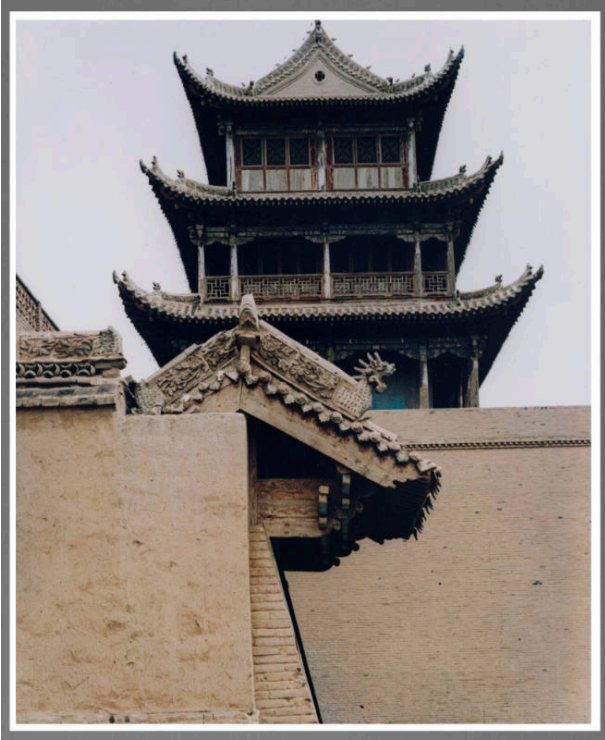

Basic Detail Report

West End of Great Wall, Jiayuguan, China

Date

1980

Primary Maker

Eliot Porter

Medium

Dye transfer print

Description

View of wall and carved roof topped. Carved dragon and flower motif on rooftop in foreground. Three story structure in background with upward curving rooftops.

Dimensions

Image: $9 \frac{7}{8} \times 8 \frac{1}{4}$ in. (25.1 × 21 cm) Support: 20 × 15 in. (50.8 × 38.1 cm)