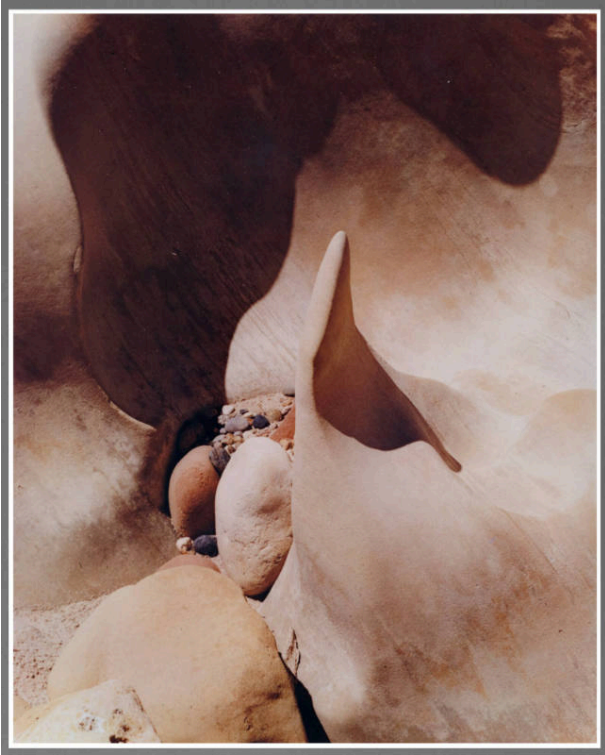

Basic Detail Report

Sculptured Rock, Marble Canyon, House

Rock Canyon, Arizona

Date

1967

Primary Maker

Eliot Porter

Medium

Dye transfer print

Description

Close-up of smooth eroded & sculptured rock with smaller rocks and pebbles in depression at center. Eroded rock comes to a point at center; shadows at top left.

Dimensions

Image: 10 × 8 in. (25.4 × 20.3 cm) Support: 20 × 15 in. (50.8 × 38.1 cm)