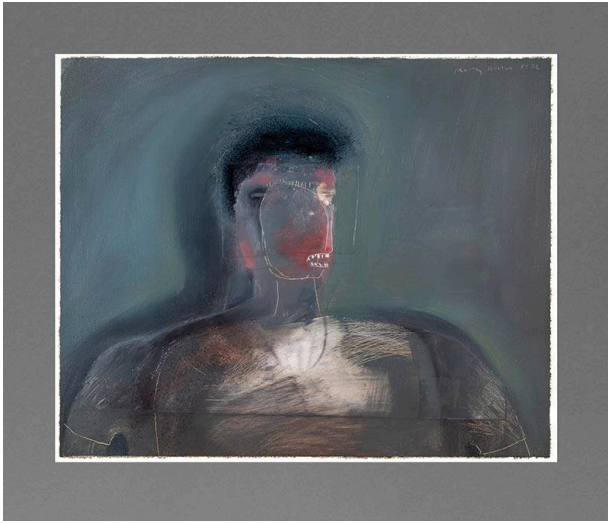

Basic Detail Report

Man Small Mask

Date

1986

Primary Maker

Holly Roberts

Medium

oil on silver print

Description

Portrait of male figure, strelal image on center to left side of image, dark blue green background

Dimensions

Image: 17 × 21 in. (43.2 × 53.3 cm) Support (1): 19 1/2 × 23 1/2 in. (49.5 × 59.7 cm) Mat: 24 × 28 in. (61 × 71.1 cm)

Support (2): 23 × 27 in. (58.4 × 68.6 cm)