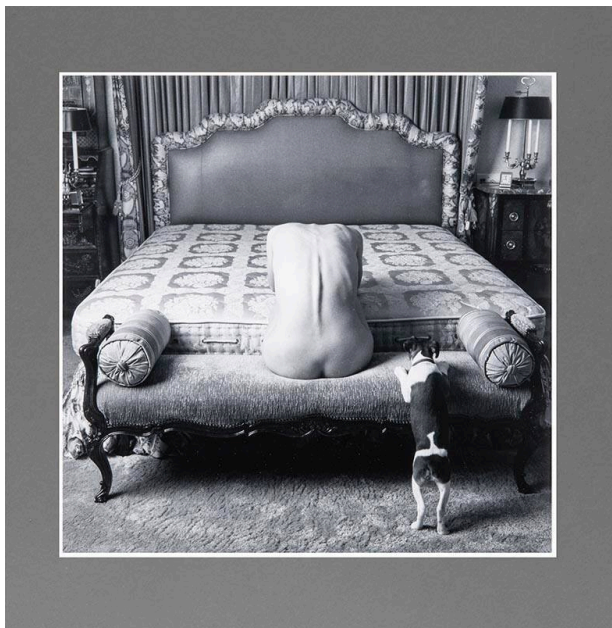

Basic Detail Report

Woman With Dog and Bed

Date

1989

Primary Maker

Robert Stivers

Medium

Gelatin silver print

Description

Nude woman sitting on bench at end of king size bed with back to viewer. The body is bent forward, exposing back and buttocks. Brown and white dog stands with front paws up on bench at right of body. Drapes across wall behind bed.