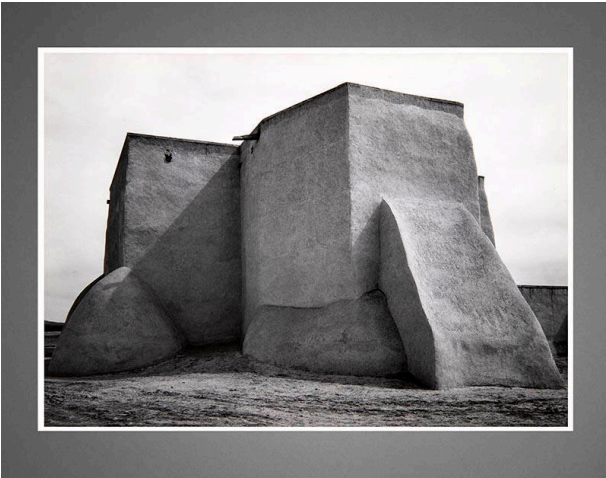

Basic Detail Report

St. Francis Church, Ranchos de Taos, New

Mexico

Date

1929-1930

Primary Maker

Ansel Adams

Medium

Gelatin silver print

Description

Rear view of Ranchos de Taos church on cloudy day. Image shows rear buttress at right and a smaller buttress to the left. Dirt road in foreground. Soft shadows on left side of church.

Dimensions

Image: 5 3/8 x 7 11/16 in. (13.7 x 19.5 cm) Support: 14 x 18 in. (35.6 x 45.7 cm) Mat: 16 x 20 in. (40.6 x 50.8 cm)