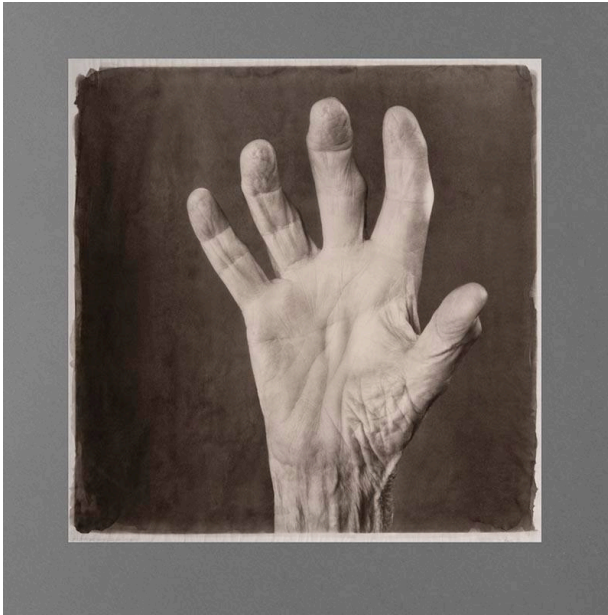

Basic Detail Report

My Grandmother's Hand

Date

1983-1984

Primary Maker

Wendy MacNeil

Medium

platinum

Description

Arthritic palm of old person's hand with deep lines and bent fingers. The image includes the wrist which is also heavily wrinkled.

Dimensions

Mat: 28 × 24 in. (71.1 × 61 cm) Support: 18 1/4 × 22 3/4 in. (46.4 × 57.8 cm) Image: 17 3/8 × 17 1/4 in. (44.1 × 43.8 cm)