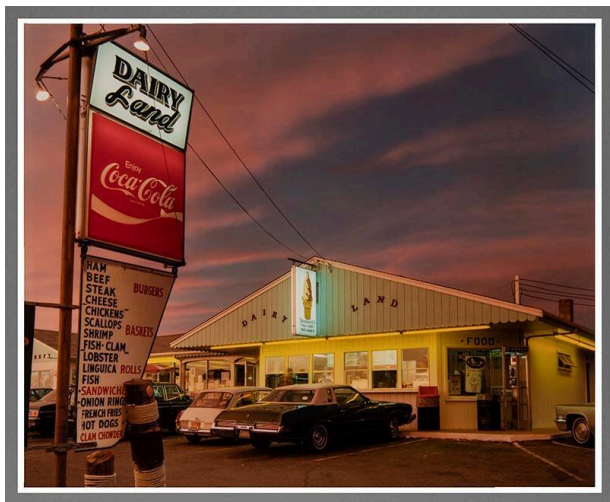

Basic Detail Report

Dairy Land, Provincetown, Massachusetts

Date

1976

Primary Maker

Joel Meyerowitz

Medium

Chromogenic print

Description

View from parking lot of "Dairy Land" with cars parked in front of take-out windows. Sign at left "Dairy Land/Enjoy Coca-Cola/Ham/Beef/Steak...". Pink clouds.

Dimensions

Image: 7 5/8 × 9 1/2 in. (19.4 × 24.1 cm) Support: 11 × 14 in. (27.9 × 35.6 cm) Mat: 13 × 15 in. (33 × 38.1 cm)