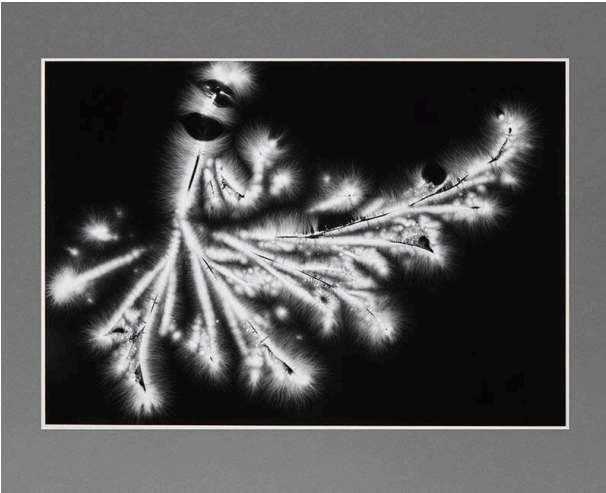

Basic Detail Report

Metaflora

Date

1974

Primary Maker

Walter Chappell

Medium

Gelatin silver print

Description

Branch like shapes with buds wrapped with small lights which creates feathery effect. Black background.

Dimensions

Image: 13 5/16 × 19 1/16 in. (33.8 × 48.4 cm) Mat: 22 × 28 in. (55.9 × 71.1 cm)