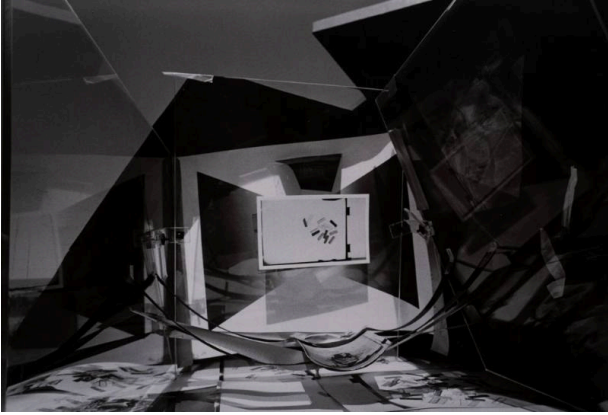

Basic Detail Report

Untitled #9

Date

1980

Primary Maker

Mike Rainey

Medium

Gelatin silver print

Description

Construction of wall-like features set up at angles to one another, some are transparent, in the center is a curved like piece at the bottom are sheets of paper, perhaps, with shadows and geometric shapes.

Dimensions

16 x 20 in.