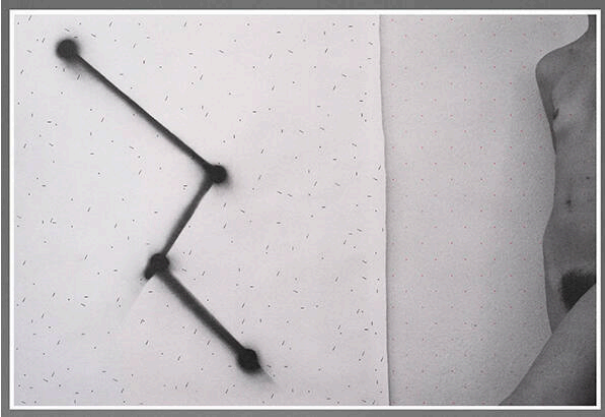

Basic Detail Report

Untitled

Date

1981

Primary Maker

Claire V.C. Peeps

Medium

gelatin silver print

Description

nude woman, lines and dots

Dimensions

Image: 12 × 18 1/4 in. (30.5 × 46.4 cm) Support: 16 × 20 in. (40.6 × 50.8 cm) Mat: 20 × 24 in. (50.8 × 61 cm)