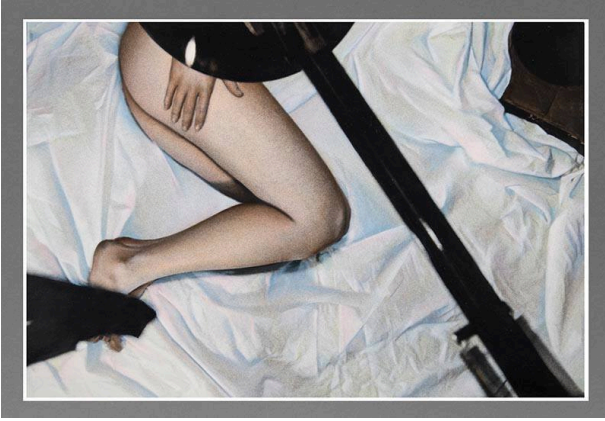

Basic Detail Report

Untitled (Figure)

Date

1981

Primary Maker

Rebecca Commings

Medium

Gelatin silver print, with applied pigment

Description

View of woman's legs and buttocks, she is lying on a rumpled sheet and her knees are bent

Dimensions

Image: 12 1/2 × 18 3/4 in. (31.8 × 47.6 cm) Support: 14 1/2 × 19 3/4 in. (36.8 × 50.2 cm) Mat: 20 × 24 in. (50.8 × 61 cm)