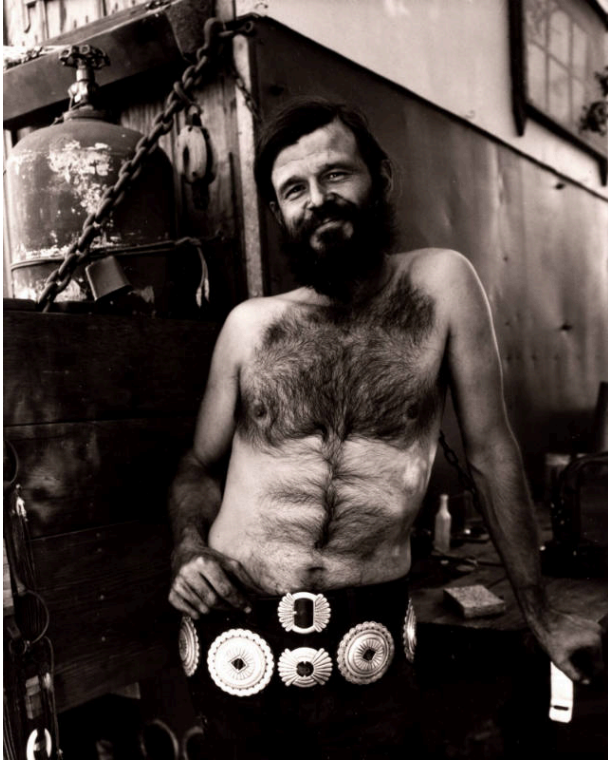

Basic Detail Report

#4 Silversmith Santa Fe (Russell Green)

Date

1974

Primary Maker

Meridel Rubenstein

Medium

Gelatin silver print

Description

Man with beard wearing silver concha belt, no shirt leaning

against car hood.

Dimensions

Image: 8 1/2 x 6 3/4 in. (21.6 x 17.1 cm) Support: 14 x 11 in. (35.6 x 27.9 cm) Mat: 17 x 14 in. (43.2 x 35.6 cm)