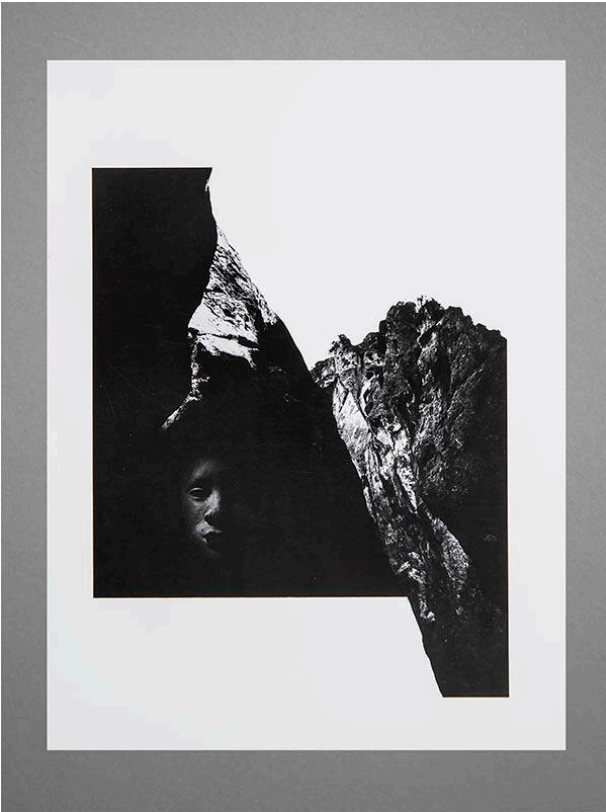

Basic Detail Report

Untitled

Date

circa 1974

Primary Maker

Stanley Bowman

Medium

gelatin silver print

Description

man's face against a dark mountain

Dimensions

Image: 7 1/2 × 5 11/16 in. (19.1 × 14.4 cm) Support: 14 × 11 in. (35.6 × 27.9 cm)