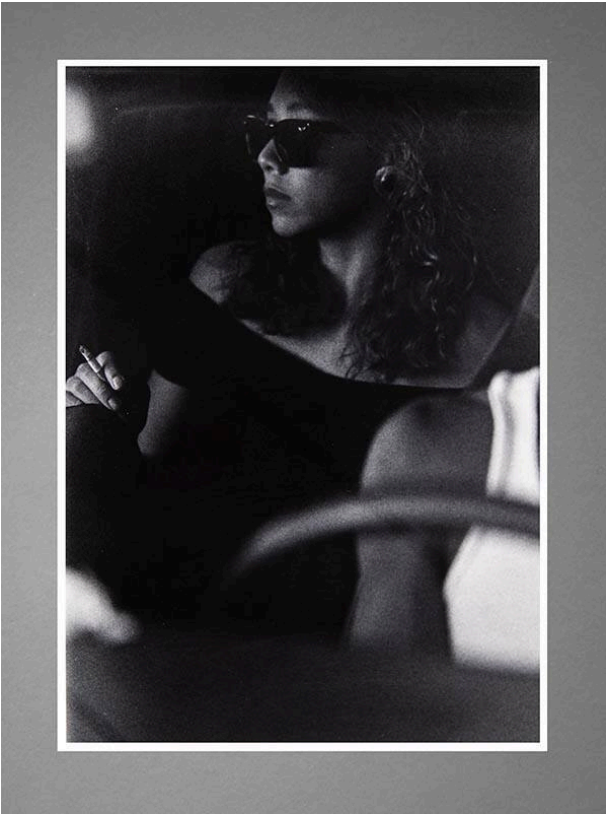

Basic Detail Report

Aileen, El Paso, Texas

Date

1987

Primary Maker

Henri M. Barendse

Medium

Gelatin silver print

Description

Woman dressed in black wearing sunglasses and smoking a

cigarette

Dimensions

Image: 12 × 8 1/2 in. (30.5 × 21.6 cm) Support: 14 × 11 in. (35.6 × 27.9 cm)