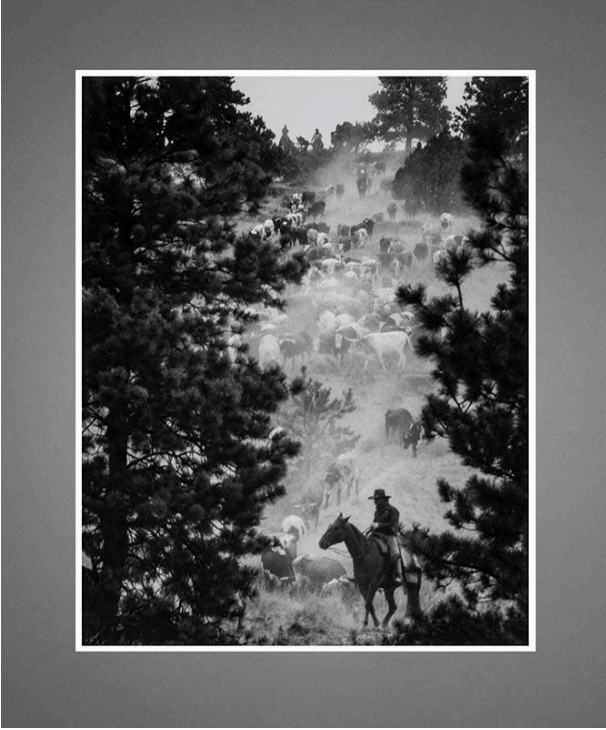

Basic Detail Report

Romance Makers

Date

1989 (printed 1996)

Primary Maker

Barbara Van Cleve

Medium

Gelatin silver print

Description

Man on horse herding cattle, raining.

Dimensions

Image: 19 1/4 × 15 in. (48.9 × 38.1 cm) Mat: 29 × 25 in. (73.7 × 63.5 cm)