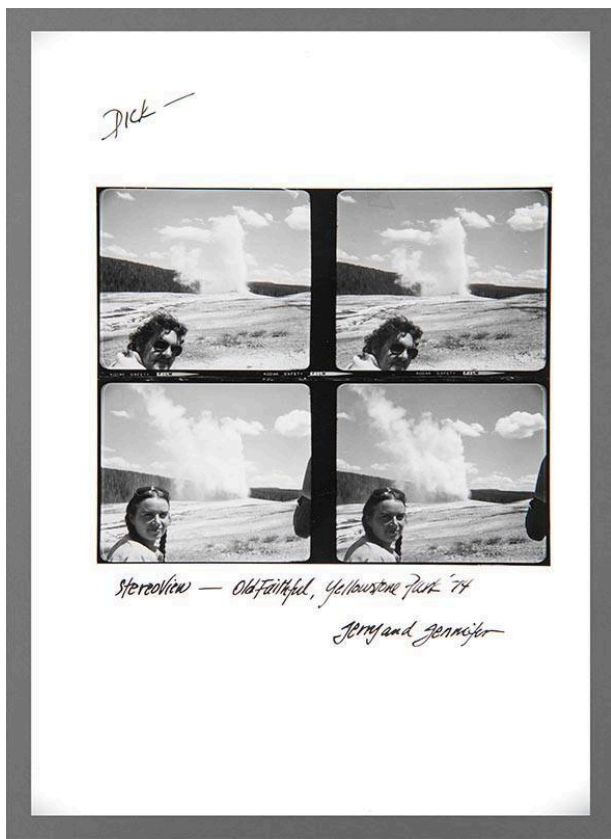

## Stereo View - Faithful (Self-Portrait)

#### Dimensions

Image: 4 1/2 × 5 1/4 in. (11.4 × 13.3 cm) Support: 10 × 8 in. (25.4 × 20.3 cm)