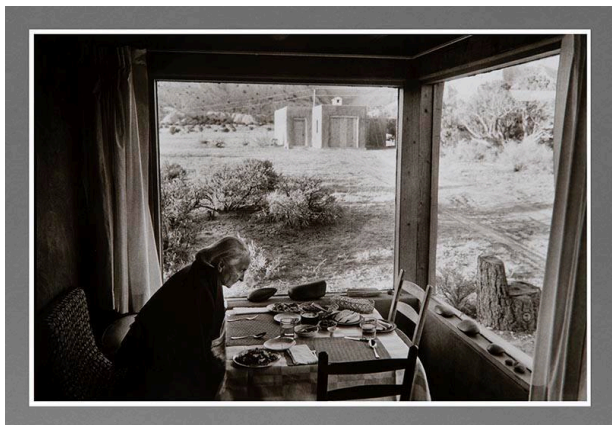

Basic Detail Report

At Supper with the New Potting Shed Visible in the Background

Date

1975 (printed 1997)

Primary Maker

Dan Budnik

Medium

Gelatin silver print

Description

An elderly woman (Georgia O'Keeffe) is having supper at the table. Two large picture windows flank the table along two sides. An adobe style potting shed is seen through window in the background. The table is set for two and O'Keeffe is leaning forward with her eyes closed as if praying.