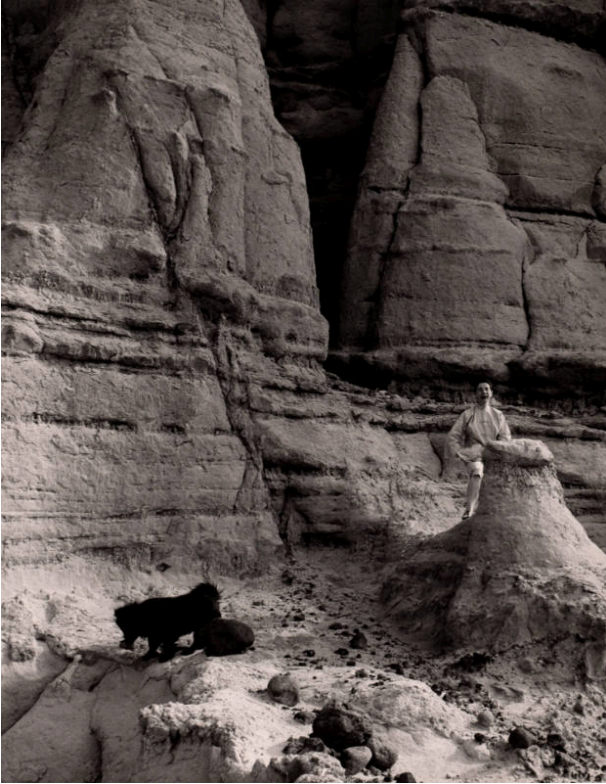

Basic Detail Report

Lucille in the White Place, New Mexico

Date

1957

Primary Maker

Todd Webb

Medium

Gelatin silver print

Description

Woman stands at right of image behind a rock mound. Her

proper right foot is raised resting on base of rock mound as she looks at viewer. She wears a chinese influenced long sleeve jacket. Her hair is pulled behind head. Black chow dog BLC.

Dimensions

Image: 13-5/8 x 10-5/8 in. Sheet: 14 x 11 in.