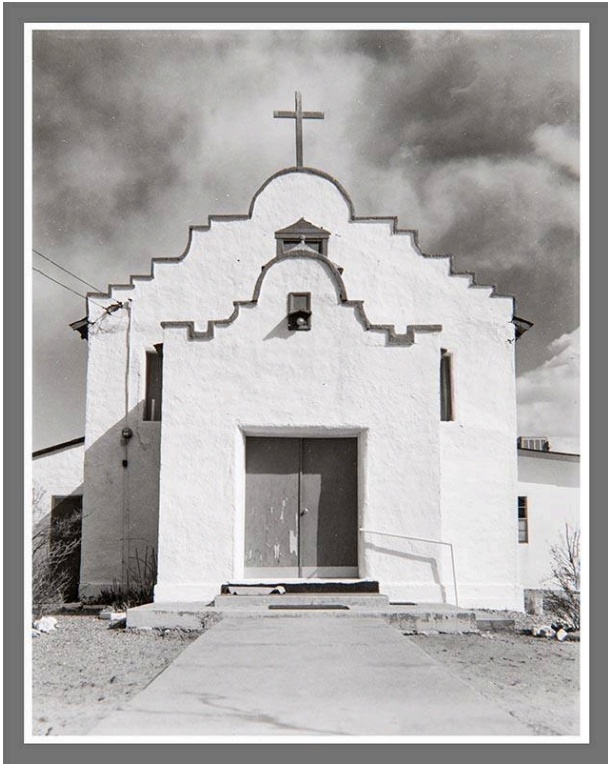

Basic Detail Report

Las Nutrias, New Mexico

Date

1985

Primary Maker

Doug Keats

Medium

Gelatin silver print

Description

Front view of church, roof-line has cut pattern, double door,

similar to 1986.216.114

Dimensions

Image: 4 3/4 × 3 3/4 in. (12.1 × 9.5 cm) Support: 5 1/8 × 4 1/8 in. (13 × 10.5 cm) Mat: 20 × 16 in. (50.8 × 40.6 cm)