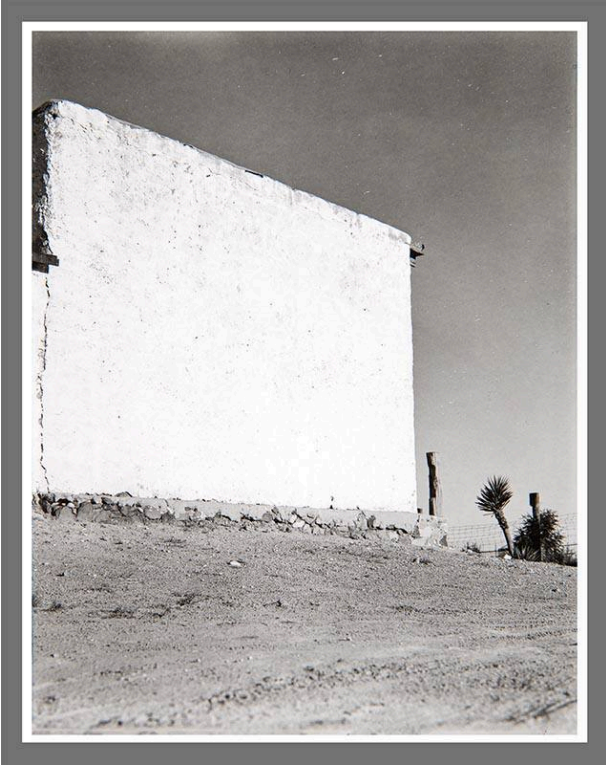

Basic Detail Report

Naranjo, New Mexico

Date

1984

Primary Maker

Doug Keats

Medium

Gelatin silver print

Description

Blank side wall, yucca plant on right

Dimensions

Image: $4\frac{3}{4} \times 3\frac{3}{4}$ in. (12.1 × 9.5 cm) Support: $5 \times 4\frac{1}{4}$ in. (12.7 × 10.8 cm) Mat: 20×16 in. (50.8 × 40.6 cm)