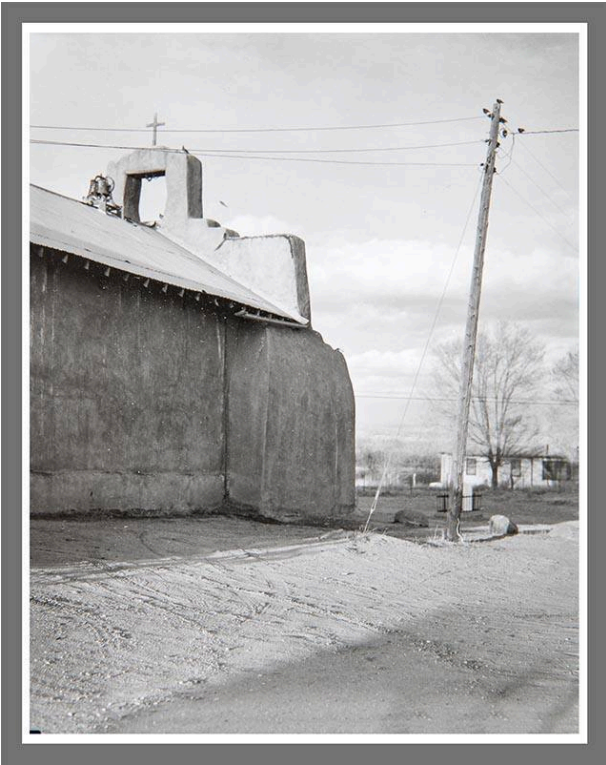

Basic Detail Report

Hernandez, New Mexico

Date

1984

Primary Maker

Doug Keats

Medium

Gelatin silver print

Description

Diagonal side view of church, building entering left side of

frame, telephone pole on right.

Dimensions

Image: 4 3/4 × 3 3/4 in. (12.1 × 9.5 cm) Support: 5 5/16 × 4 1/8 in. (13.5 × 10.5 cm) Mat: 20 × 16 in. (50.8 × 40.6 cm)