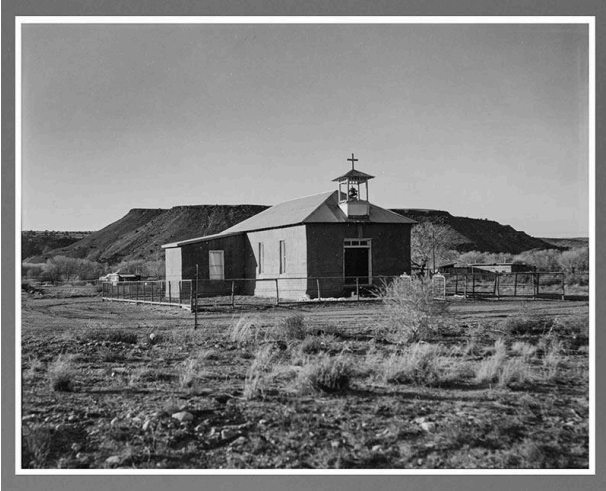

Basic Detail Report

Algodones, New Mexico

Date

1985

Primary Maker

Doug Keats

Medium

Gelatin silver print

Description

Angled view of front and side of church enclosed with fence, flat top mesa shown in background

Dimensions

Image: 3 7/8 × 4 3/4 in. (9.8 × 12.1 cm) Support: 4 1/8 × 5 1/4 in. (10.5 × 13.3 cm) Mat: 20 × 16 in. (50.8 × 40.6 cm)