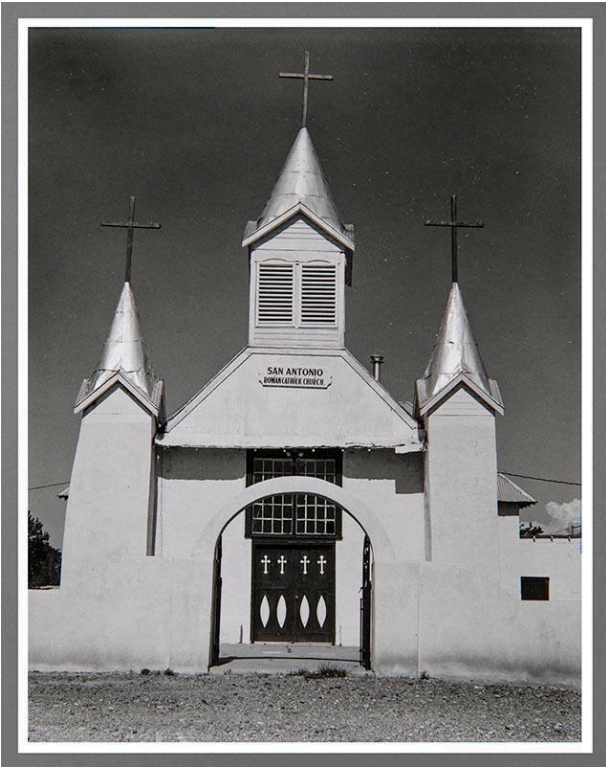

Basic Detail Report

Los Lentes, New Mexico

Date

1984

Primary Maker

Doug Keats

Medium

Gelatin silver print

Description

Front view, steeple and 2 side towers each topped with cone

shaped dome & cross.

Dimensions

Image: 4 3/4 × 3 3/4 in. (12.1 × 9.5 cm) Support: 5 1/4 × 4 1/4 in. (13.3 × 10.8 cm) Mat: 20 × 16 in. (50.8 × 40.6 cm)