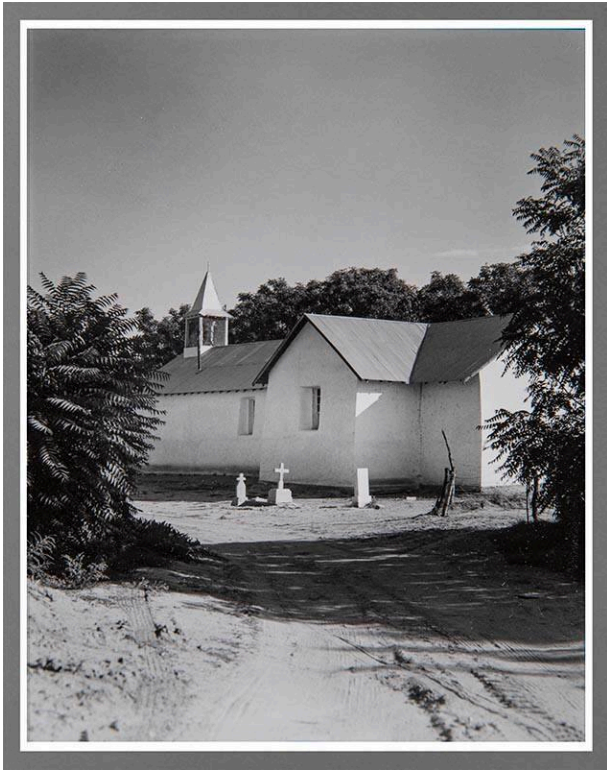

Basic Detail Report

Abeytas, New Mexico

Date

1984

Primary Maker

Doug Keats

Medium

Gelatin silver print

Description

Side view at angle, three gravestones shown, tree on both sides

of frame

Dimensions

Image: 4 3/4 × 3 3/4 in. (12.1 × 9.5 cm) Support: 5 1/4 × 4 1/4 in. (13.3 × 10.8 cm) Mat: 20 × 16 in. (50.8 × 40.6 cm)