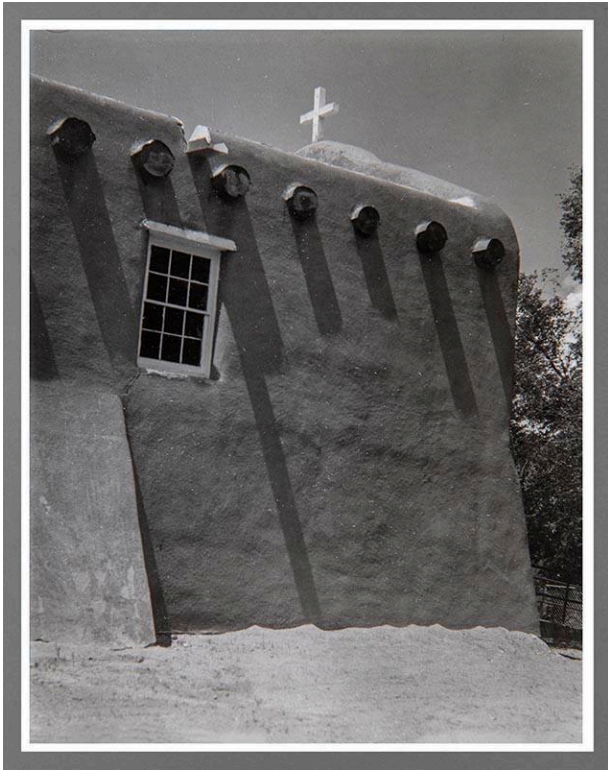

Basic Detail Report

Ojo Caliente, New Mexico

Date

1984

Primary Maker

Doug Keats

Medium

Gelatin silver print

Description

Side view, partial view, dark adobe wall, white paned window,

wooden vigas ends shown, white cross on roof.

Dimensions

Image: $4 \frac{3}{4} \times 3 \frac{3}{4}$ in. (12.1 \times 9.5 cm) Support: $5 \frac{1}{8} \times 4 \frac{1}{8}$ in. (13 \times 10.5 cm) Mat: 20 \times 16 in. (50.8 \times 40.6 cm)