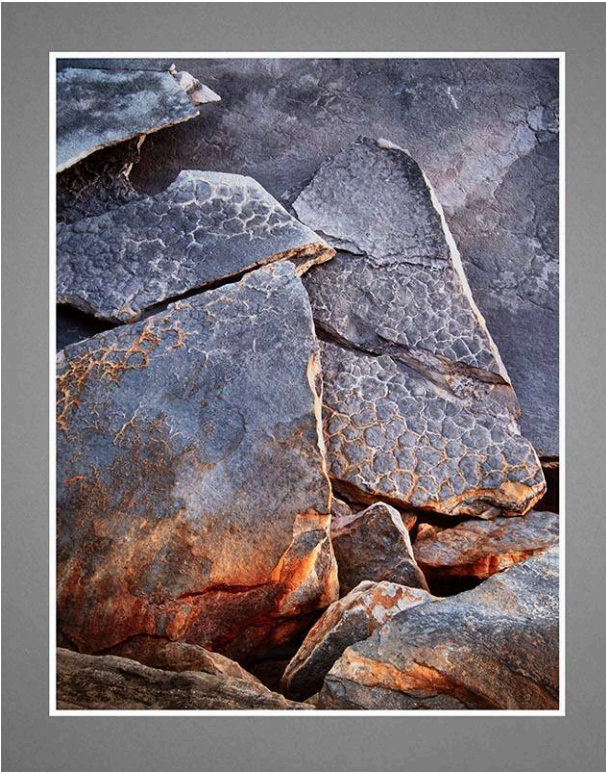

## Mud Cracks in Sandstone, Pictured Rocks

### National Lakeshore

#### Description

Cracked gray sandstone, with large broken sections, with orange tints on the gray stone.