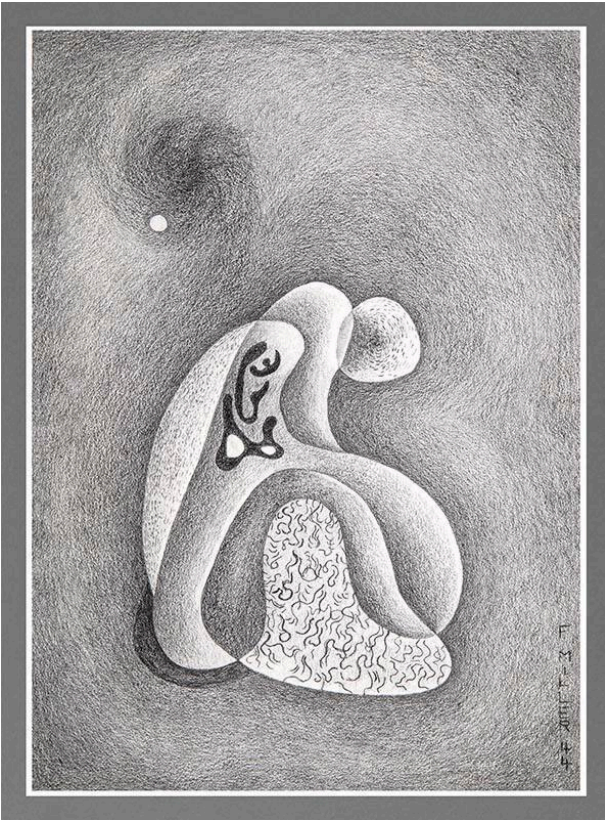

Basic Detail Report

Untitled

Date

1944

Primary Maker

Florence Miller Pierce

Medium

graphite

Description

abstract formed shape floating on gray background with small white circle to left of image (representing moon)

Dimensions

Image: 10 × 14 in. (25.4 × 35.6 cm) Support: 12 × 15 3/4 in. (30.5 × 40 cm)