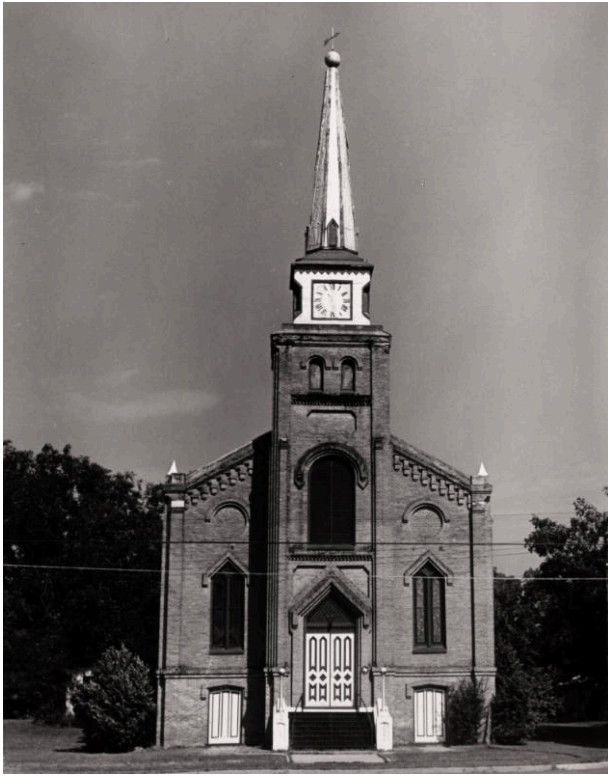

Basic Detail Report

Jefferson, Texas (Church)

Date

n.d.

Primary Maker

Todd Webb

Medium

Gelatin silver print

Description

Full front view of Presbyterian church; a brick structure with double white doors trimmed in dark color. Pointed steeple with clock reading "11:00 a.m." Trees on each side of church.

Dimensions