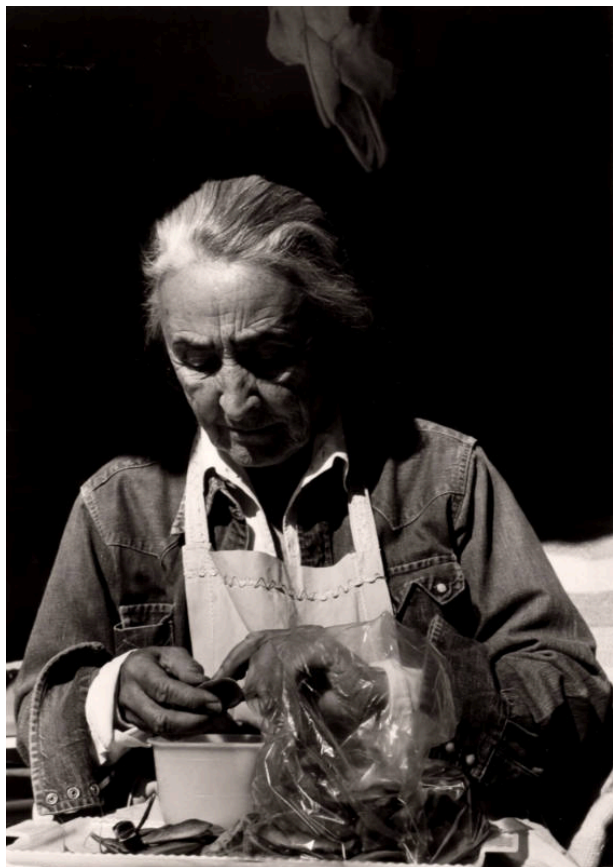

Basic Detail Report

At the Ranch, New Mexico

Date

1960s

Primary Maker

Todd Webb

Medium

Gelatin silver print

Description

O'Keeffe sitting with tray across her lap on which is a plastic bag of peas which she is shelling into a bowl. She wears a

denim jacket with bibbed apron. Skull hangs on wall above her head.