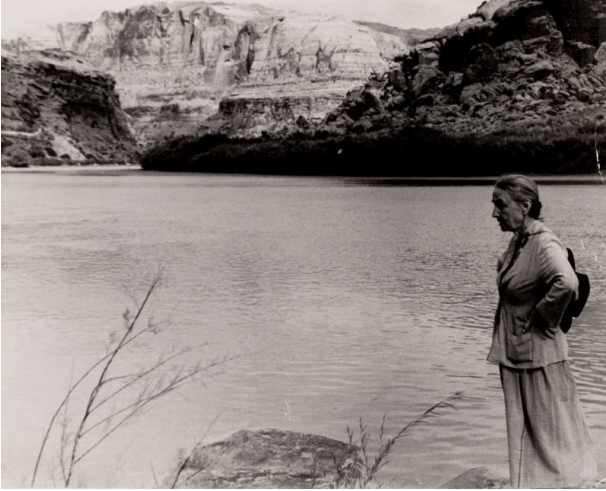

Basic Detail Report

Georgia O'Keeffe, Glen Canyon

Date

1961

Primary Maker

Todd Webb

Medium

Gelatin silver print

Description

O'Keeffe standing at right of image with hands on hips on riverbank. She wears long skirt and matching jacket, has black cowboy hat hanging down her back. Rock cliff across river in background.

Dimensions

Image: 7-5/8 x 9-5/8 in. Sheet: 8 x 10 in.