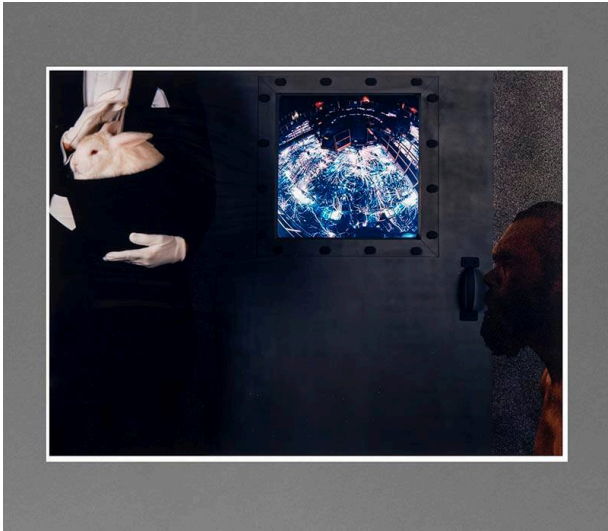

Basic Detail Report

Magic/Myth/Megation Particle Beam Fusion

Accelerator II, Sandia National

Laboratories, Albuquerque, New Mexico

Date

1990

Primary Maker

Patrick Nagatani

Medium

Chromogenic print on Ilfocolor Deluxe paper

Description

Magician with rabbit, light beam fusion to right of rabbit.

Dimensions

Image: 17 × 21 1/2 in. (43.2 × 54.6 cm) Support: 20 × 24 in. (50.8 × 61 cm)