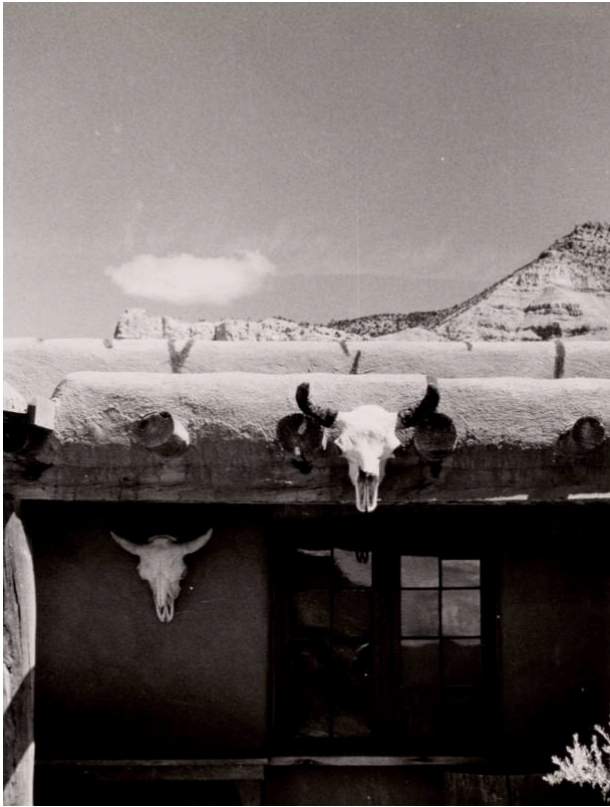

Basic Detail Report

Untitled (Skulls, Ghost Ranch), New Mexico

Date

n.d.

Primary Maker

Todd Webb

Medium

Gelatin silver print

Description

Two cow skulls; one mounted on adobe wall to left of double

doors beneath portal, the second is suspended between two vigas supporting portal. Hills in background above roof.

Dimensions

9-13/16 x 7-1/2 in.