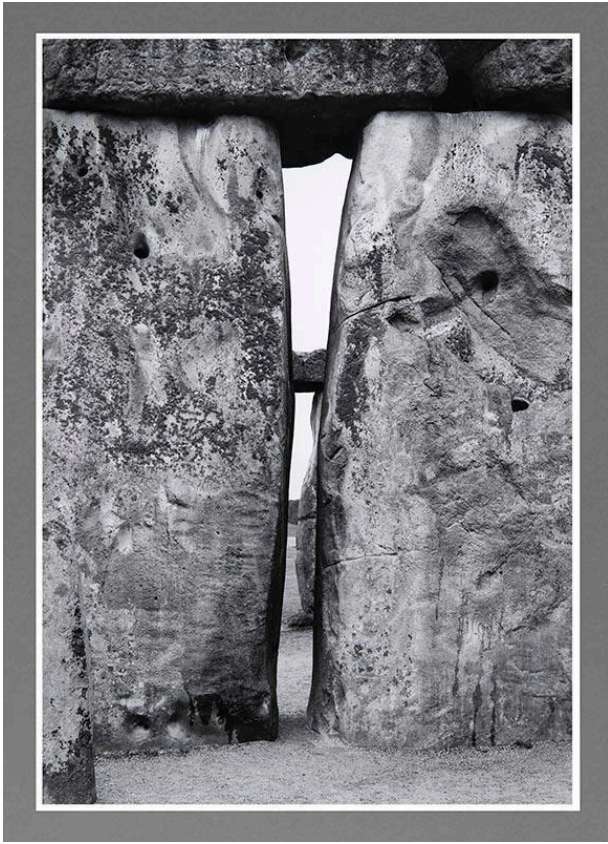

Basic Detail Report

Stonehenge

Date

1967 - 1972

Primary Maker

Paul Caponigro

Medium

Gelatin silver print

Description

Close up of trilithon, another trilithon barely visible in space between two uprights. Large holes and lichen on faces of rocks.

Dimensions

Image: 13 3/8 x 9 3/8 in. (34 x 23.8 cm) Support: 21 x 17 in. (53.3 x 43.2 cm)