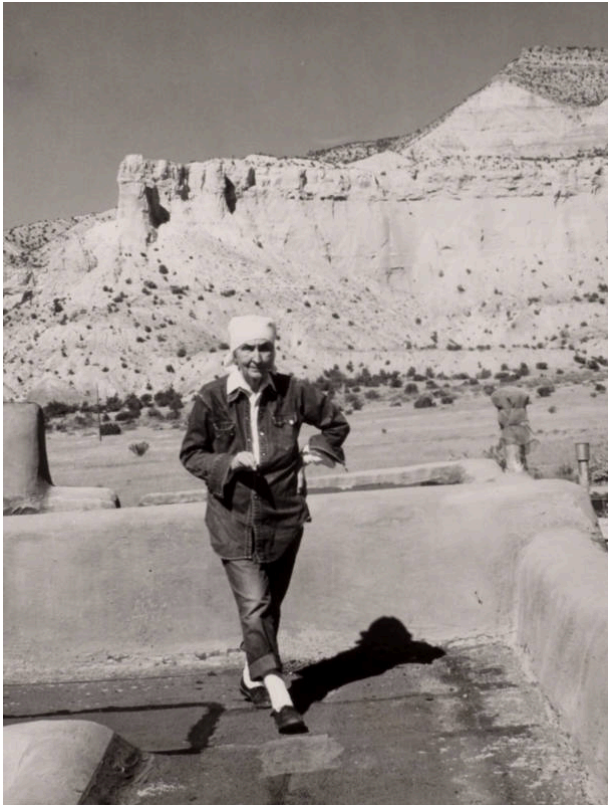

Basic Detail Report

Untitled (O'Keeffe at Ghost Ranch), New

Mexico

Date

n.d.

Primary Maker

Todd Webb

Medium

Gelatin silver print

Description

O'Keeffe walking with conviction toward viewer on roof of Ghost Ranch. She wears denim jacket and jeans with legs rolled up to ankle height, white socks, shirt and scarf tied around head. Her proper left hand rest on her hip.

Mountain in background

Dimensions

Image: 7-3/8 x 9-5/8 in. Sheet: 8 x 10 in.