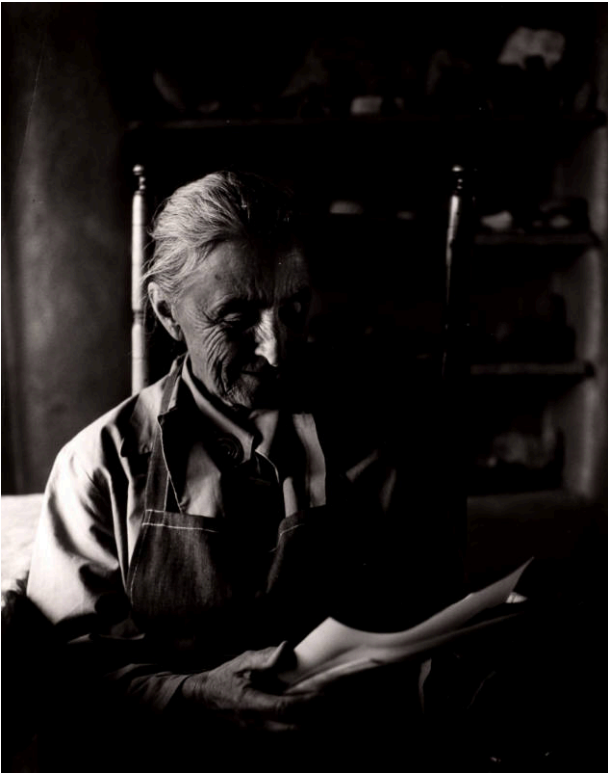

Basic Detail Report

Untitled (Georgia O'Keeffe reading)

Date

n.d.

Primary Maker

Todd Webb

Medium

Gelatin silver print

Description

O'Keeffe sits in ladder-back chair looking at object held in her

hands. She wears dark bibbed apron over long sleeved shirt with spiral pin on collar. Light comes in from her proper right side. Shelves in background.

Dimensions

9-5/8 x 7-11/16 in. Sheet: 10 x 8 in.