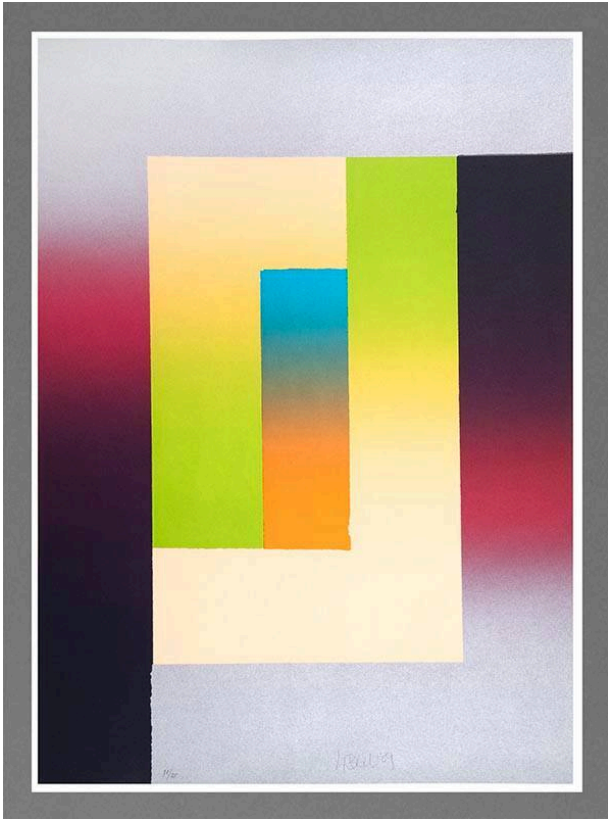

Basic Detail Report

The Barcelona Suite "Barcelona 5"

Date

1988

Primary Maker

Larry Bell

Medium

lithograph on Guarro paper

Description

Geometric abstract with colors of peach, orange, green, blue, gray and purple.

Dimensions

Overall Paper Size : 29 7/8 × 22 in. (75.9 × 55.9 cm)