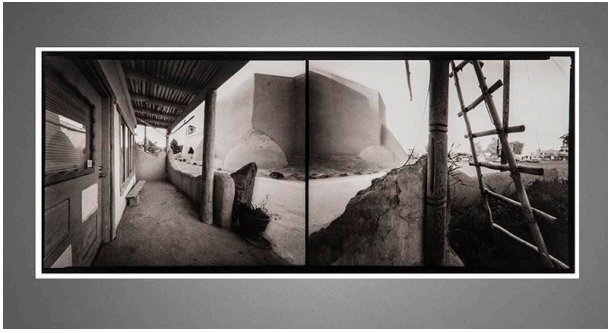

## Ranchos de Taos

**Date**

1991

**Primary Maker**

Craig J. Barber

**Medium**

Platinum print

**Description**

Panoramic view of rear of Ranchos de Taos church standing under portal of building with pueblo style ladder leaning against building at right of image.

**Dimensions**

Mat: 17 × 29 in. (43.2 × 73.7 cm) Support (1): 13 9/16 × 22 1/2 in. (34.4 × 57.2 cm) Support (2): 9 1/2 × 21 1/2 in. (24.1 × 54.6 cm) Image (1): 7 3/4 × 9 3/4 in. (19.7 × 24.8 cm) Image (2): 8 × 9 3/4 in. (20.3 × 24.8 cm)