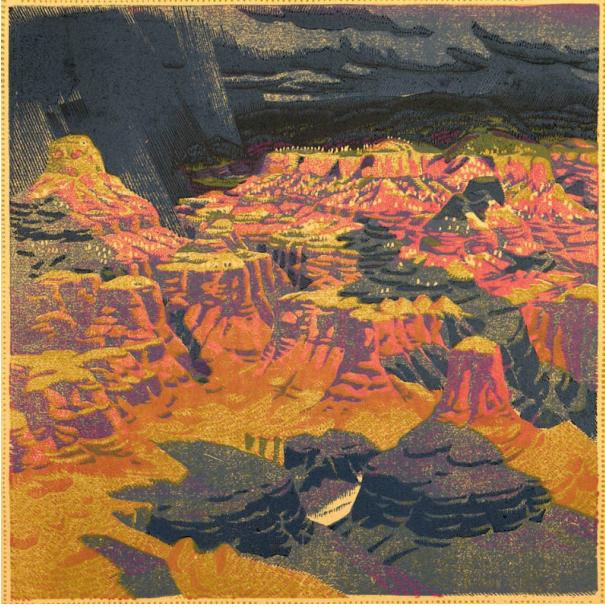

## Grand Canyon (progressive proof)

### Medium

Color woodcut

### Description

A series of 13 woodcut prints which when completed is a scene of the Grand Canyon. Portion of the Grand Canyon using light and dark blue, white, yellow, orange, pink, purple, green, black.