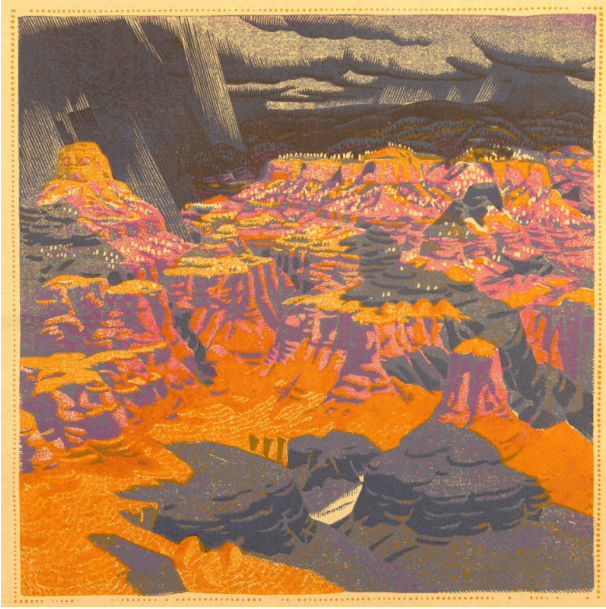

Basic Detail Report

Grand Canyon (progressive proof)

Date

ca. 1934

Primary Maker

Gustave Baumann

Medium

Color woodcut

Description

A series of 13 woodcut prints which when completed is a scene of the Grand Canyon. Portion of the Grand Canyon using light and dark blue, white, yellow, orange, pink, purple, green, black.

Dimensions