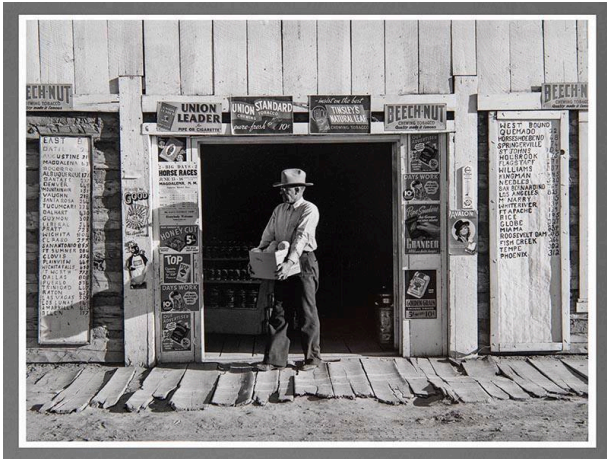

Basic Detail Report

Pie Town, New Mexico

Date

1940 (printed 1990)

Primary Maker

Russell Lee

Medium

Gelatin silver print

Description

Mr. Keele, merchant and president of Farm Bureau in front of general store. He carries box of grapefruit or melons out of doorway and onto warped wooden sidewalk. Signs for Union Leader, Beech-Nut, etc. around door, twp signs listing distances to New Mexico locations.