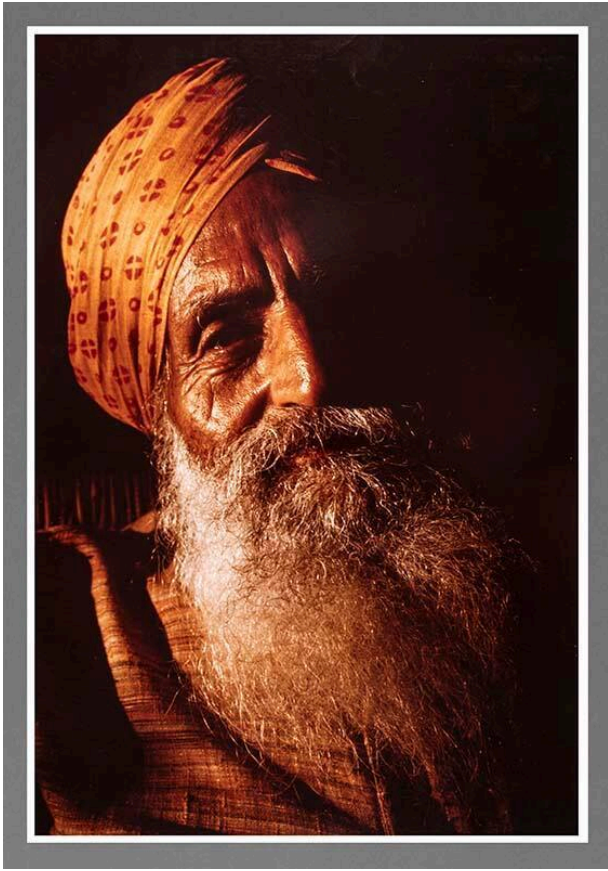

Basic Detail Report

Untitled (Bearded man with turban)

Date

1970s

Primary Maker

Rahoul Contractor

Medium

Chromogenic print

Description

Head and shoulder portrait of Indian man with moustache with long white beard, gold and red turban on head. Left side of his

face and background in shadow.

Dimensions

Image: 16 3/4 × 11 1/4 in. (42.5 × 28.6 cm) Support: 20 × 16 in. (50.8 × 40.6 cm)