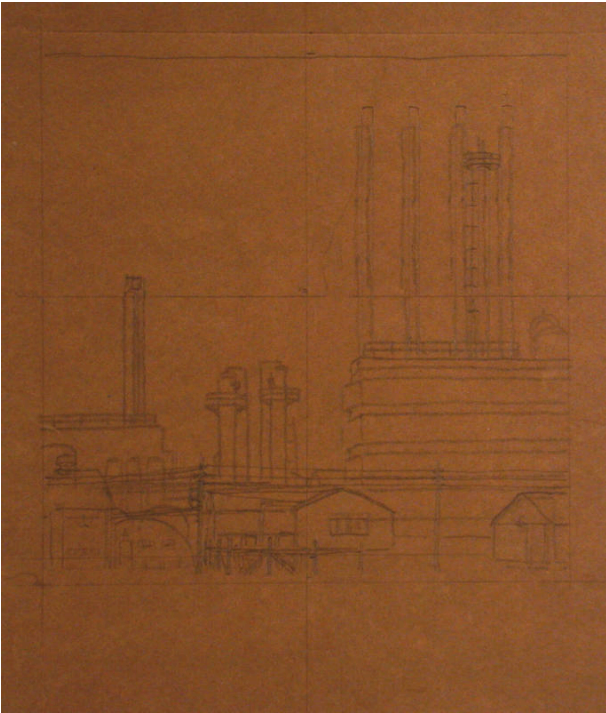

Basic Detail Report

Untitled

Date

n.d.

Primary Maker

Gustave Baumann

Medium

Pencil on brown paper

Description

Image divided into quadrants. BR quad 5 story sq. bldg w/5 towers extending up. BRE is garage like structure w/light above door. BLE of quad 1 story bldg w/2 windows. LB quad a series of bldgs w/towers. Telephone poles & wires across bottom

Dimensions

Image: 14 1/8 x 11 1/4 in. (35.9 x 28.6 cm)