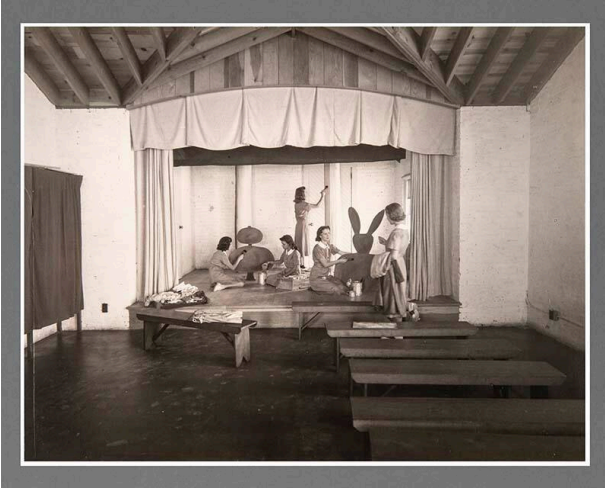

Basic Detail Report

Sandia Preparatory School

Date

1936-1941

Primary Maker

Laura Gilpin

Medium

gelatin silver print

Description

Five women painting props on a stage, benches in foreground. Box of materials to left of image

Dimensions

Image: 7 1/2 × 9 1/2 in. (19.1 × 24.1 cm) Support: 11 × 14 in. (27.9 × 35.6 cm) Mat: 14 × 17 in. (35.6 × 43.2 cm)