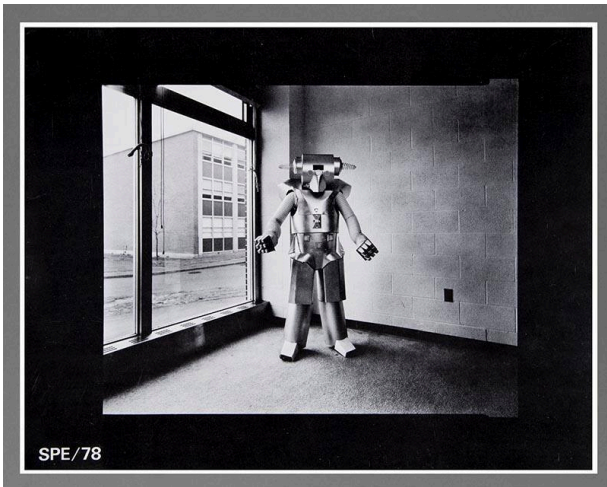

Basic Detail Report

Happy Easter Christians

Date

1978

Primary Maker

Leslie Robert "Les" Krims

Medium

Dye diffusion print, in printed SPE folder

Description

Interior view of a building with high ceilings and plate-glass window at left. Bare interior with a human-scale robot figure standing in corner of window and cinder block wall. Notation: SPE/78, enclosed in a paper folder

Dimensions

Image (Front Image ; B&W): 8 1/2 × 11 in. (21.6 × 27.9 cm) Image (Polaroid ; Color): 4 1/4 × 3 1/2 in. (10.8 × 8.9 cm)