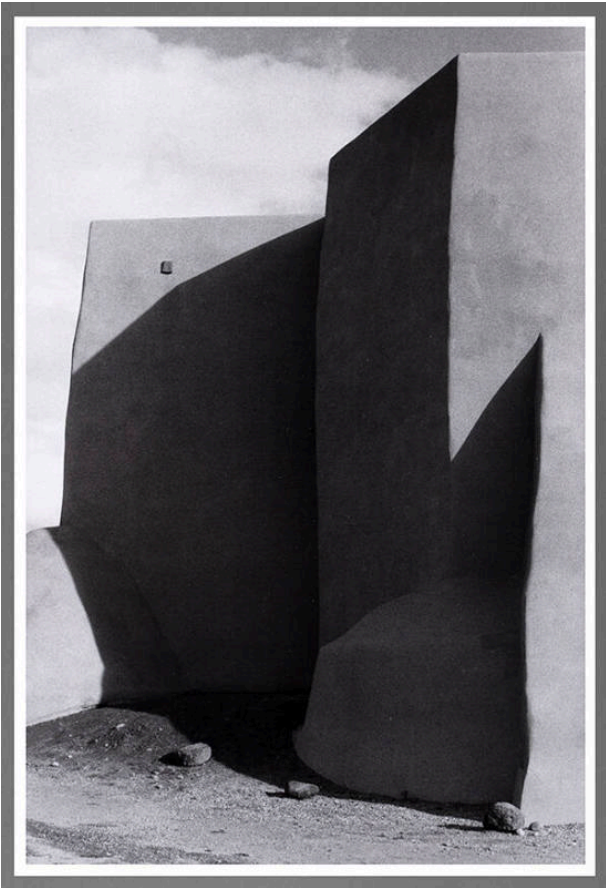

Basic Detail Report

Ranchos de Taos, New Mexico

Date

1978

Primary Maker

Bernard Plossu

Medium

Gelatin silver print

Description

Back of Ranchos de Taos church, showing buttresses in part shadow. Three large rocks in foreground, large white cloud in

sky.

Dimensions

Image: 11 3/4 × 8 in. (29.8 × 20.3 cm) Support: 16 × 12 in. (40.6 × 30.5 cm) Mat: 20 × 16 in. (50.8 × 40.6 cm)