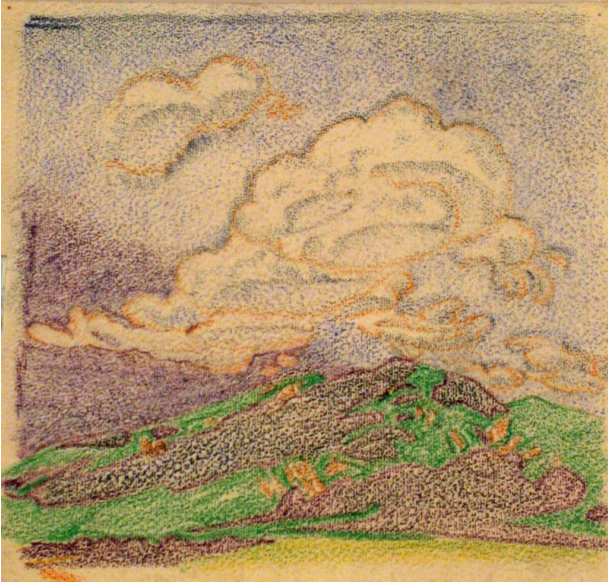

Basic Detail Report

Untitled

Date

n.d.

Primary Maker

Gustave Baumann

Medium

Pencil on paper with crayon

Description

Landscape of hills and mountains, billowing white cloud in bluesky.

Dimensions

Image: 9 3/4 x 10 3/8 in. (24.8 x 26.4 cm)