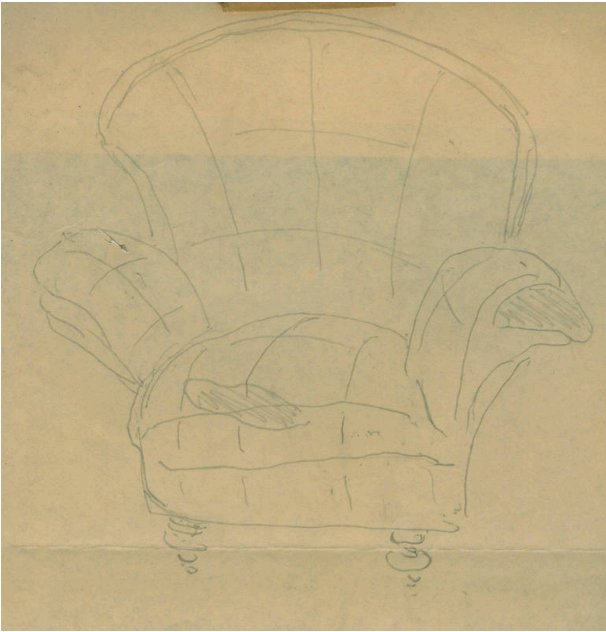

Basic Detail Report

Untitled

Date

n.d.

Primary Maker

Gustave Baumann

Medium

Pencil on paper

Description

Large overstuffed chair with plaid upholstery and hole in seatcushion, wood, spindle leg.

Dimensions

Image: 9 1/4 x 8 1/2 in. (23.5 x 21.6 cm)