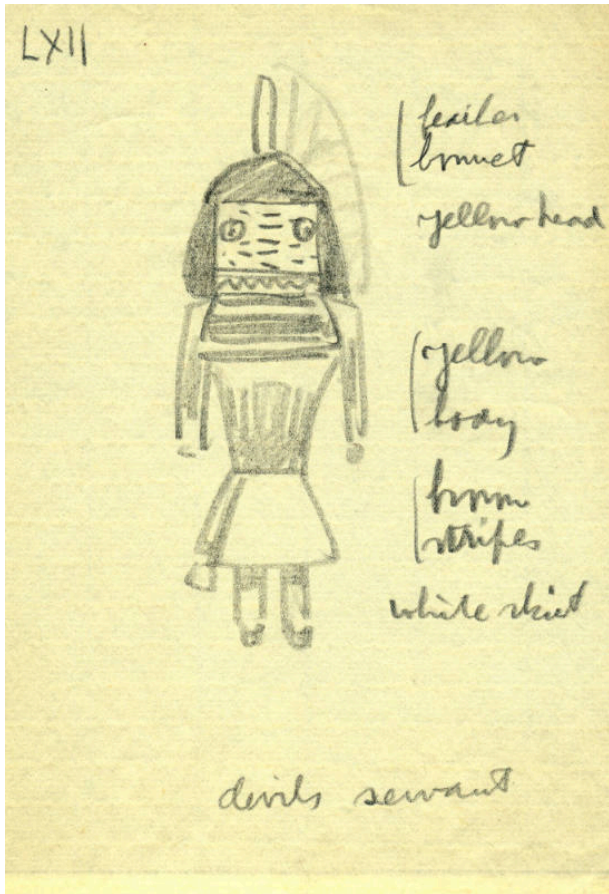

Basic Detail Report

Untitled (Kachina)

Date

n.d.

Primary Maker

Gustave Baumann

Medium

Pencil on paper

Description

Kachina with square face with slash marks; round eyes. Hair mounded on top of head and along side of face; feather points

straight above head; arms hang along side of body; sash tied around waist; skirt with leggings.

Dimensions

Image: 7 3/4 x 4 7/8 in. (19.7 x 12.4 cm)