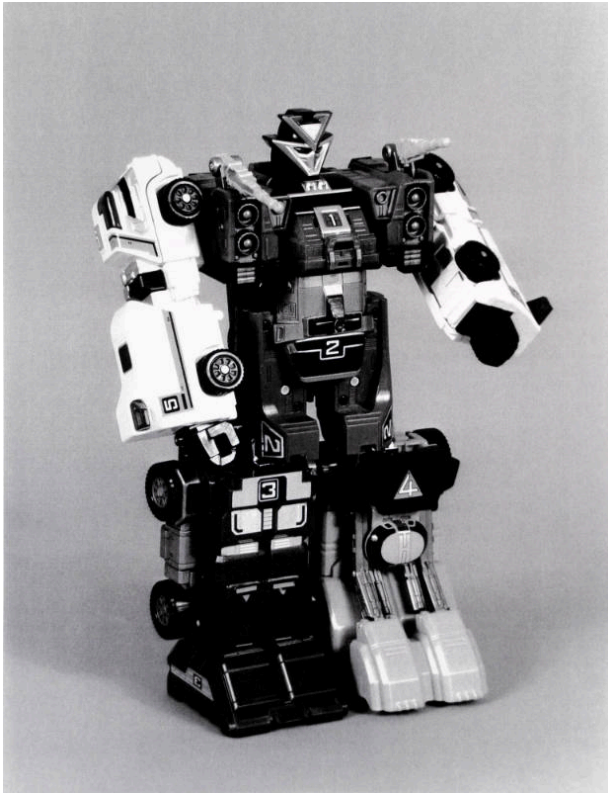

Basic Detail Report

Favorite Objects: Robot

Date

1998

Primary Maker

Christian Boltanski

Medium

Electrostatic print

Description

Robot that changes into a car and space ship.

Dimensions

Image: 10 1/2 x 7 1/2 in. (26.7 x 19.1 cm) Support: 11 1/2 x 8 1/2 in. (29.2 x 21.6 cm)