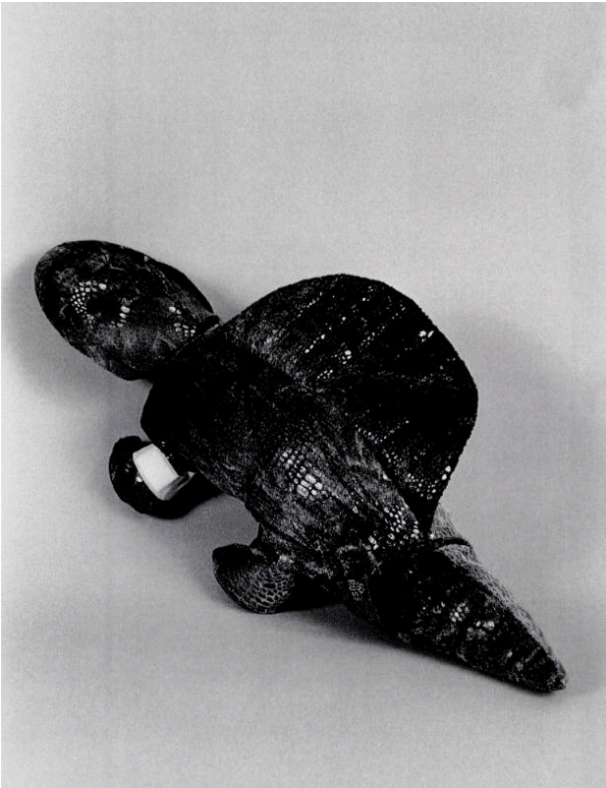

Basic Detail Report

Favorite Objects: Turtle

Date

1998

Primary Maker

Christian Boltanski

Medium

Electrostatic print

Description

Black turtle with a white tape wrapped around left front leg.

Dimensions

Image: 10 1/2 x 7 1/2 in. (26.7 x 19.1 cm) Support: 11 1/2 x 8 1/2 in. (29.2 x 21.6 cm)